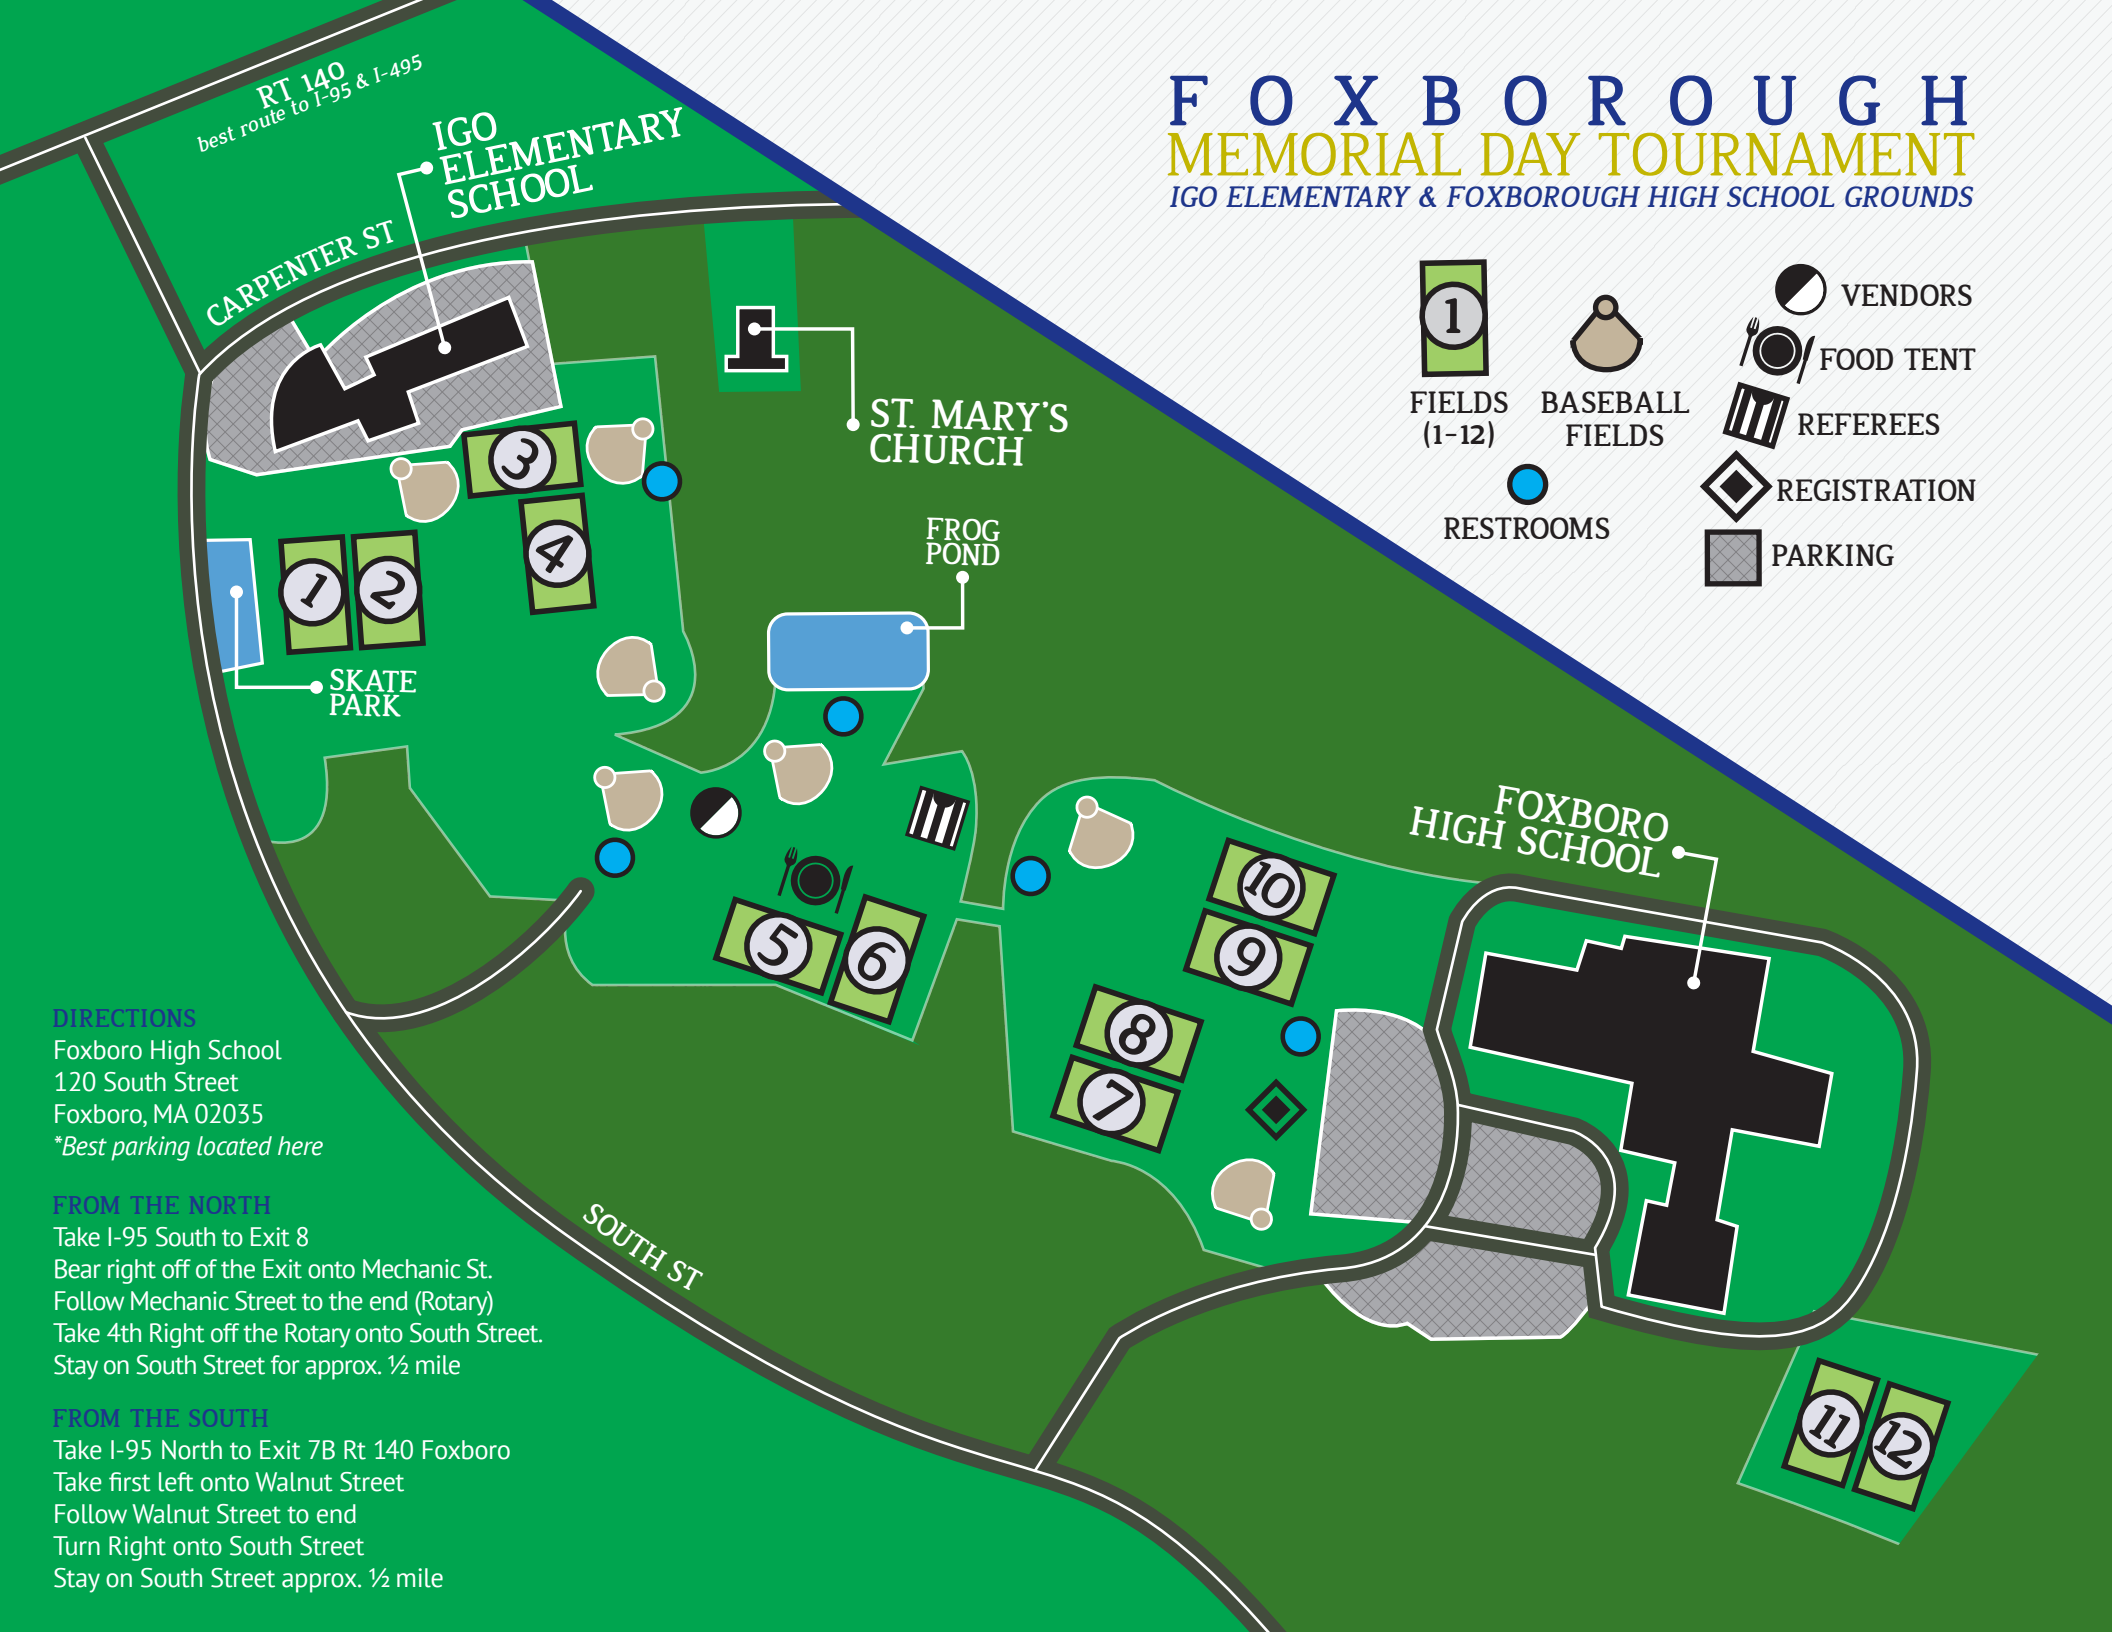

FOXBOROUGH MEMORIAL DAY TOURNAMENT

IGO ELEMENTARY & FOXBOROUGH HIGH SCHOOL GROUNDS

DIRECTIONS

Foxboro High School
120 South Street
Foxboro, MA 02035
**Best parking located here*

FROM THE NORTH

Take I-95 South to Exit 8
Bear right off of the Exit onto Mechanic St.
Follow Mechanic Street to the end (Rotary)
Take 4th Right off the Rotary onto South Street.
Stay on South Street for approx. ½ mile

FROM THE SOUTH

Take I-95 North to Exit 7B Rt 140 Foxboro
Take first left onto Walnut Street
Follow Walnut Street to end
Turn Right onto South Street
Stay on South Street approx. ½ mile